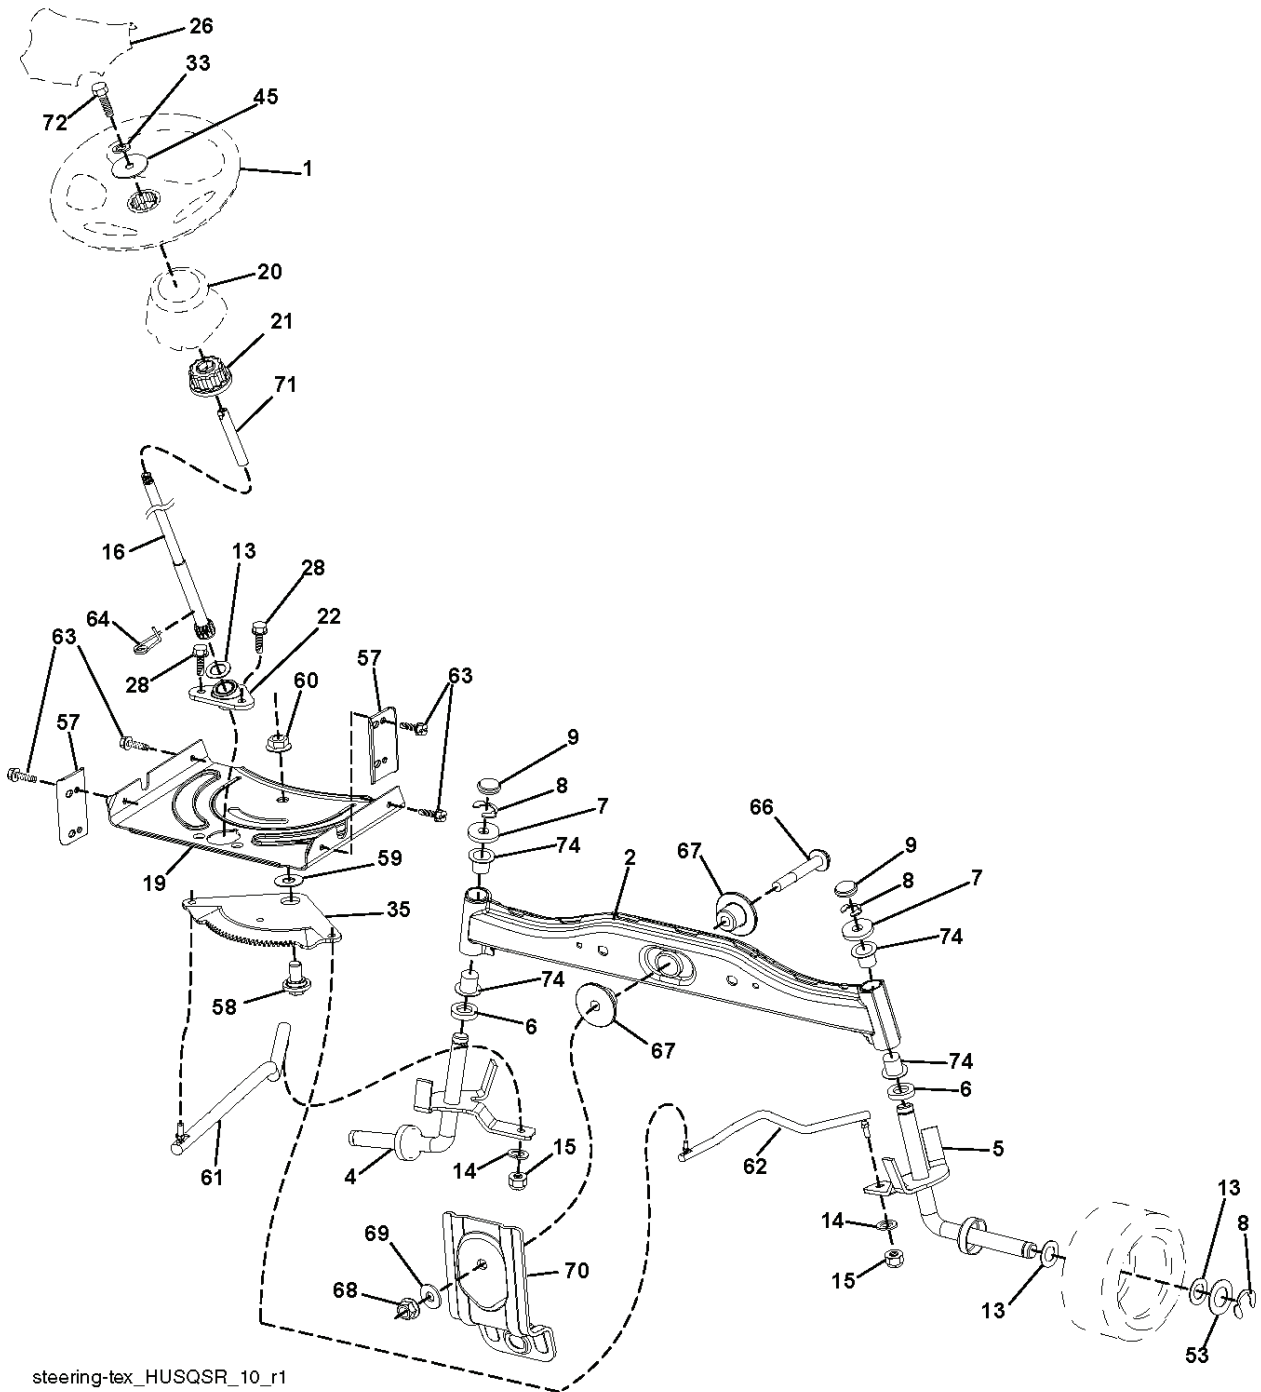

POSITION	CIRCUIT	"MAKE"
OFF	M+G+A1	
RUN/OVERRIDE	B+A1	
RUN	B+A1	L+A2
START	B + S + A1	

03107

CHASSIS HARNESS CONNECTOR (MATING SIDE)

DASH HARNESS CONNECTOR (MATING SIDE)

WIRING INSULATED CLIPS
 NOTE: IF WIRING INSULATED CLIPS WERE REMOVED FOR SERVICING OF UNIT, THEY SHOULD BE RE-INSTALLED TO PROPERLY SECURE YOUR WIRING.

NON-REMOVABLE CONNECTIONS

REMOVABLE CONNECTIONS

seat-tex_6.5SL_2

REF.	ART. NR	ARTIKELBESKRIVNING	ANMÄRKNING	KIT
1	532424067	SÅTE		1
2	532180166	FÄSTE		1
3	532140675	SPÄNNBAND		1
6	873800600	MUTTER		1
7	532124181	FJÄDER		1
8	532171877	BULT		1
10	532196977	PLATTA		1
21	532171852	BULT		1
37	873800500	LOCK NUT		1
40	532197661	HANDTAG		1
41	532198200	FJÄDER		1
43	874760612	BULT		1
44	819133812	BRICKA		1