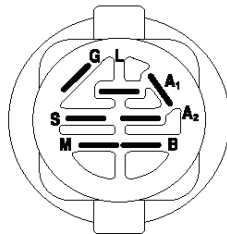

POSITION	CIRCUIT	"MAKE"
OFF	M+G+A1	
RUN/OVERRIDE	B+A1	
RUN	B+A1	L+A2
START	B + S + A1	

03107

WIRING INSULATED CLIPS
NOTE: IF WIRING INSULATED CLIPS WERE REMOVED FOR SERVICING OF UNIT, THEY SHOULD BE RE-INSTALLED TO PROPERLY SECURE YOUR WIRING.

NON-REMOVABLE CONNECTIONS

REMOVABLE CONNECTIONS