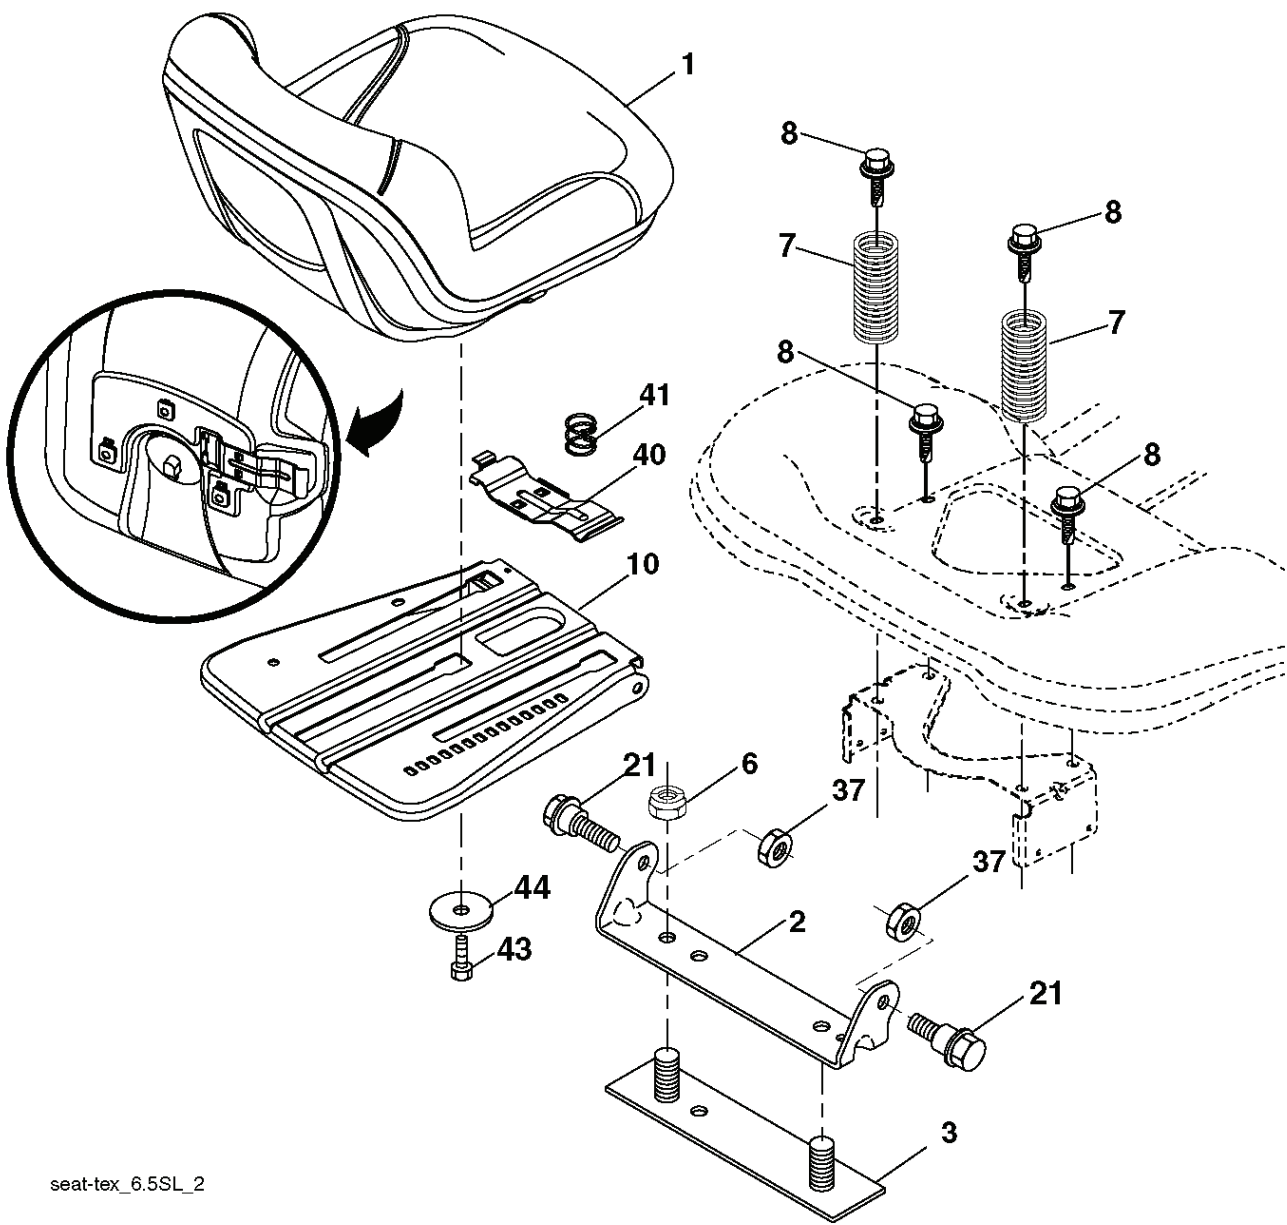

POSITION	CIRCUIT	"MAKE"
OFF	M+G+A1	
RUN/OVERRIDE	B+A1	
RUN	B+A1	L+A2
START	B + S + A1	

03107

CHASSIS HARNESS CONNECTOR (MATING SIDE)

DASH HARNESS CONNECTOR (MATING SIDE)

WIRING INSULATED CLIPS
 NOTE: IF WIRING INSULATED CLIPS WERE REMOVED FOR SERVICING OF UNIT, THEY SHOULD BE RE-INSTALLED TO PROPERLY SECURE YOUR WIRING.

NON-REMOVABLE CONNECTIONS

REMOVABLE CONNECTIONS

seat-tex_6.5SL_2

REF.	ART. NR	ARTIKELBESKRIVNING	ANMÄRKNING	KIT
1	532424067	SÅTE		1
2	532180166	FÄSTE		1
3	532140675	SPÄNNBAND		1
6	873800600	MUTTER		1
7	532124181	FJÄDER		1
8	532171877	BULT		1
10	532196977	PLATTA		1
21	532171852	BULT		1
37	873800500	LOCK NUT		1
40	532197661	HANDTAG		1
41	532198200	FJÄDER		1
43	874760612	BULT		1
44	819133812	BRICKA		1