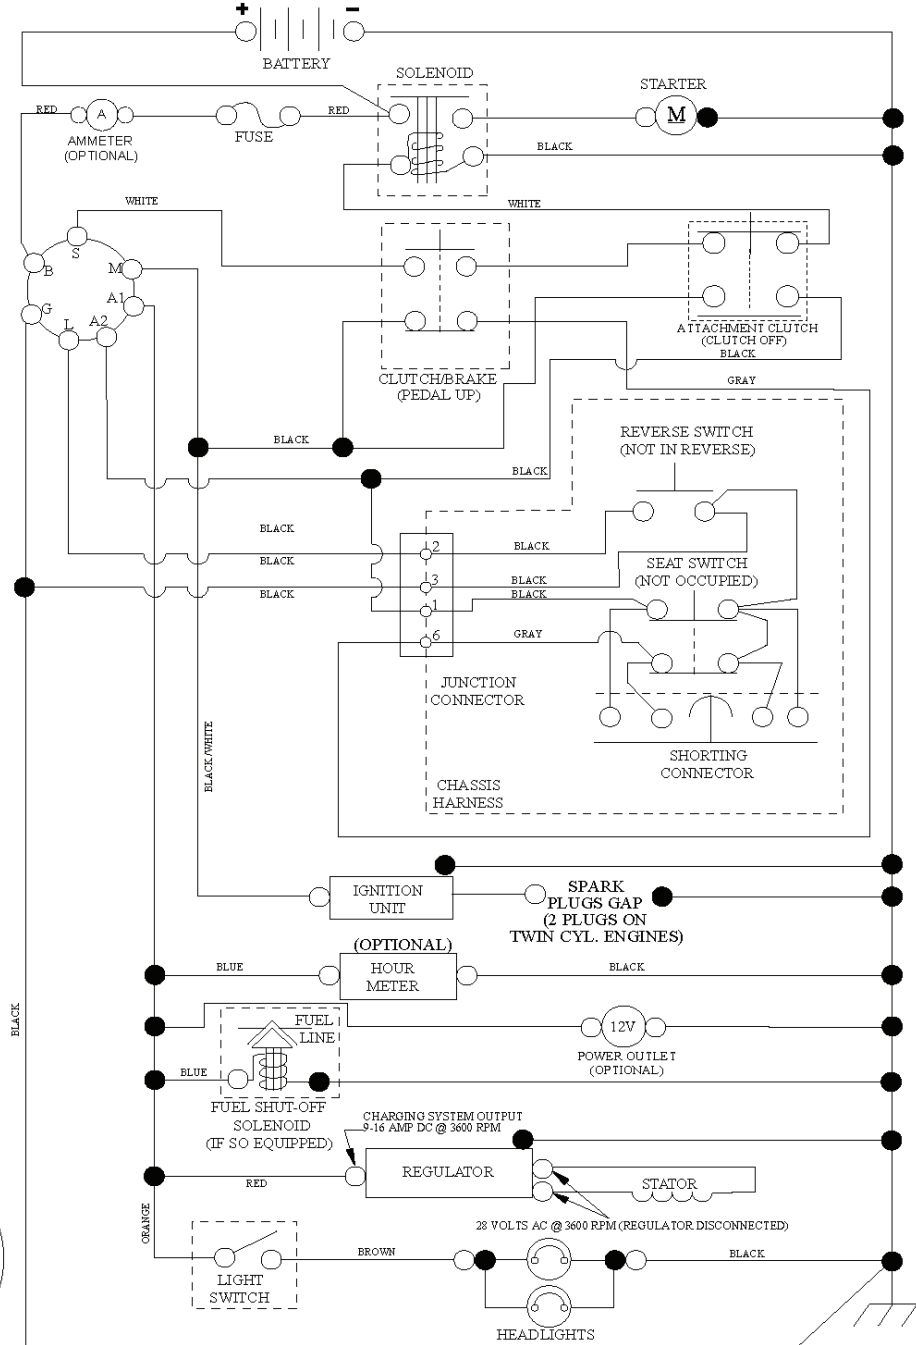

POSITION	CIRCUIT	"MAKE"
OFF	M+G+A1	
RUN/OVERRIDE	B+A1	
RUN	B+A1	L+A2
START	B + S + A1	

03107

WIRING INSULATED CLIPS
NOTE: IF WIRING INSULATED CLIPS WERE REMOVED FOR SERVICING OF UNIT, THEY SHOULD BE RE-INSTALLED TO PROPERLY SECURE YOUR WIRING.

NON-REMOVABLE CONNECTIONS

REMOVABLE CONNECTIONS