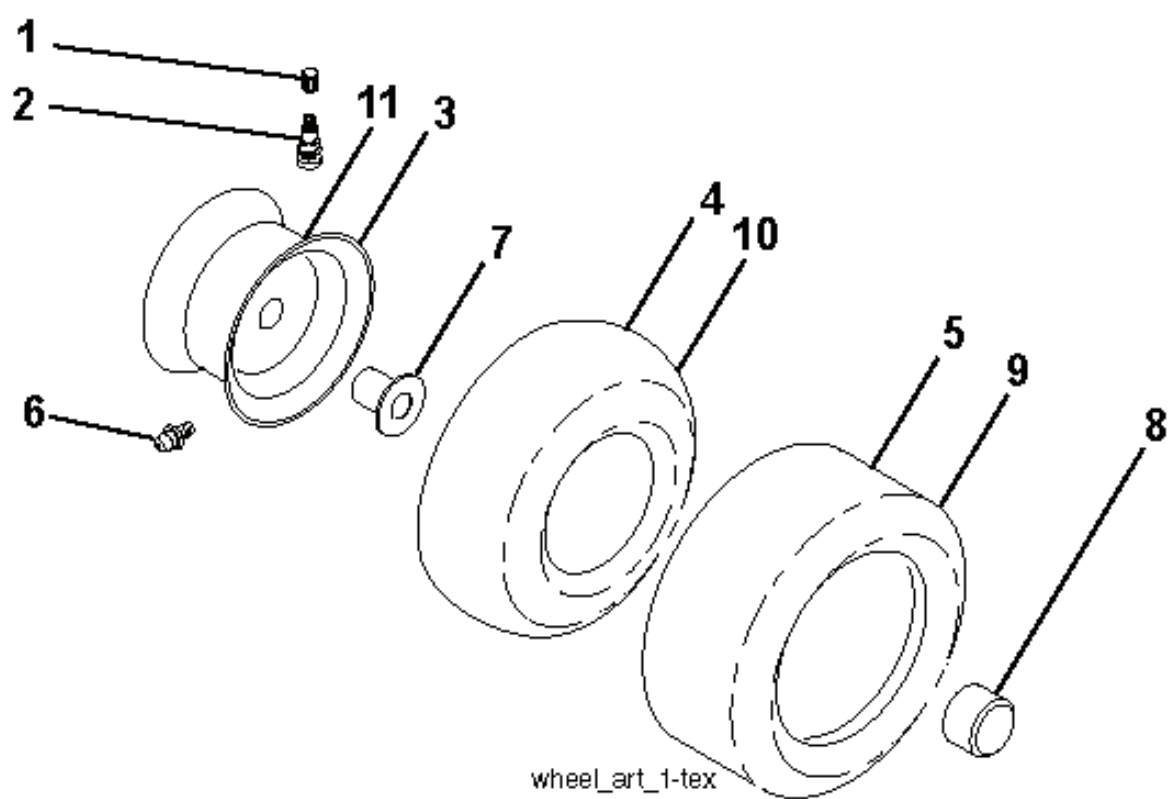

wheel_art_1-tex

REF.	ART. NR	ARTIKELBESKRIVNING	ANMÄRKNING	KIT
1	532059192	CAP VALVE		1
2	532065139	NIPPEL		1
3	532138336	FÄLG	Front 6"	1
4	532059904	SLANG	(Service Item Only)	1
5	532106222	DÄCK	Front 15" x 6.0"-6"	1
6	532124957	FITTING	(Front Wheel Only)	1
7	532124959	LAGER	(Front Wheel Only)	1
8	532175039	NAVKAPSEL		1
9	532420531	DÄCK	Rear 18" x 9.5"-8"	1
10	532124926	SLANG	(Service Item Only)	1
11	532138337	RINGDREV	Rear 8"	1
--	532144334	SEALING FOAM		1
	ART. NR		ANMÄRKNING	KIT